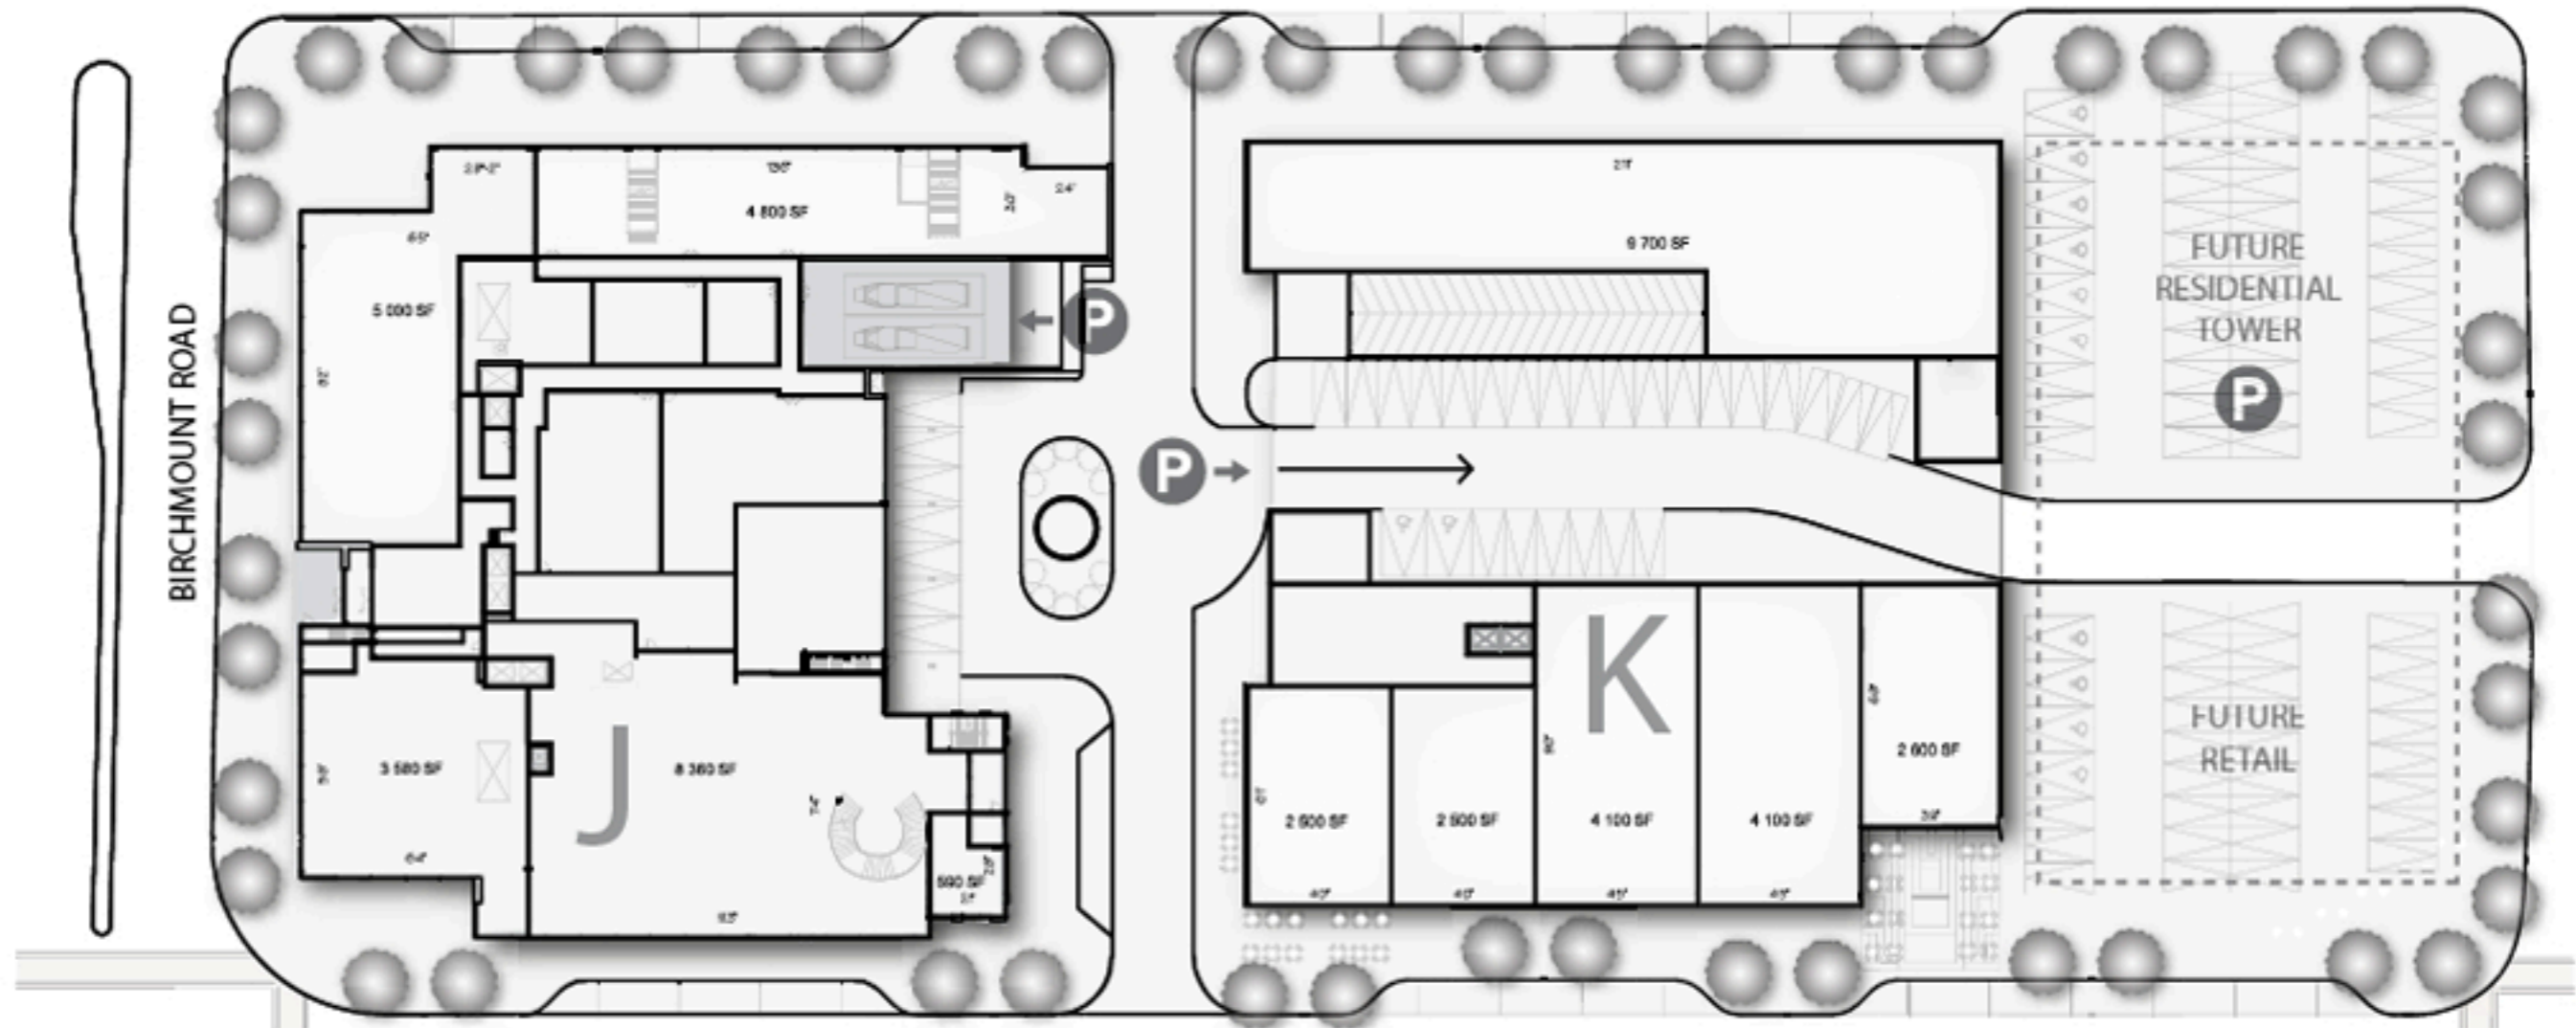

BUILDINGS J+K - Street Level

SIMCOE PROMENADE - VIVA TRANSITWAY

ENTERPRISE BOULEVARD